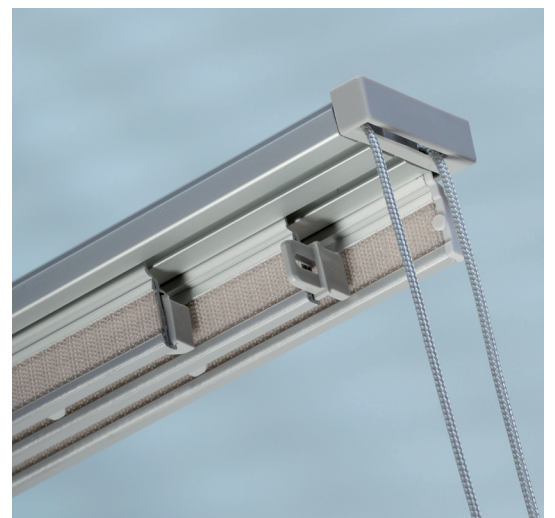

Improved
paneltrack system!

System 30/01

Paneltrack with drawbar.

Available in white and grey.

System 30/01

Paneltrack with endless cord.

Available in white and grey.

10 new products from Vako to improve your paneltrack system

519.0001.062
Drawbar holder.

509.0025.020
Bottomrail oval.
509.0350.005
Endcap oval grey.

519.0001.040
Panel end-cap white.
519.0001.099
Panel end-cap grey.

509.0025.000
Bottomrail square.
509.0350.000
Endcap square grey.

519.0001.052
Runner white.
519.0001.091
Runner grey.

519.0001.025
Twister bracket
2/3 track.

Patent pending

519.0001.020
Adjustable
wall-bracket
white.

519.0001.054
Glider white.
519.0001.093
Glider grey.

519.0001.026
Twister bracket
4/5 track.

Patent pending

519.0001.120
Adjustable
wall-bracket
grey.