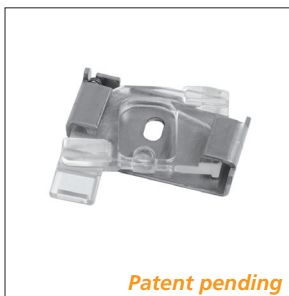

Improved
paneltrack system!

System 30/01

Paneltrack with drawbar.

Available in white and grey.

System 30/01

Paneltrack with endless cord.

Available in white and grey.

10 new products from Vako to improve your paneltrack system

519.0001.062
Drawbar holder.

509.0025.020
Bottomrail oval.
509.0350.005
Endcap oval grey.

519.0001.040
Panel end-cap white.
519.0001.099
Panel end-cap grey.

509.0025.000
Bottomrail square.
509.0350.000
Endcap square grey.

519.0001.052
Runner white.
519.0001.091
Runner grey.

519.0001.025
Twister bracket
2/3 track.

Patent pending

519.0001.020
Adjustable
wall-bracket
white.

519.0001.054
Glider white.
519.0001.093
Glider grey.