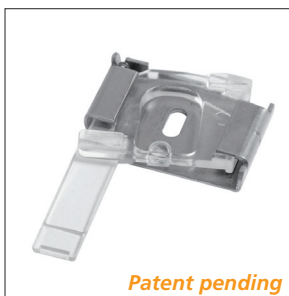

519.0001.052
Runner white.
519.0001.091
Runner grey.

519.0001.025
Twister bracket
2/3 track.

Patent pending

519.0001.020
Adjustable
wall-bracket
white.

519.0001.054
Glider white.
519.0001.093
Glider grey.